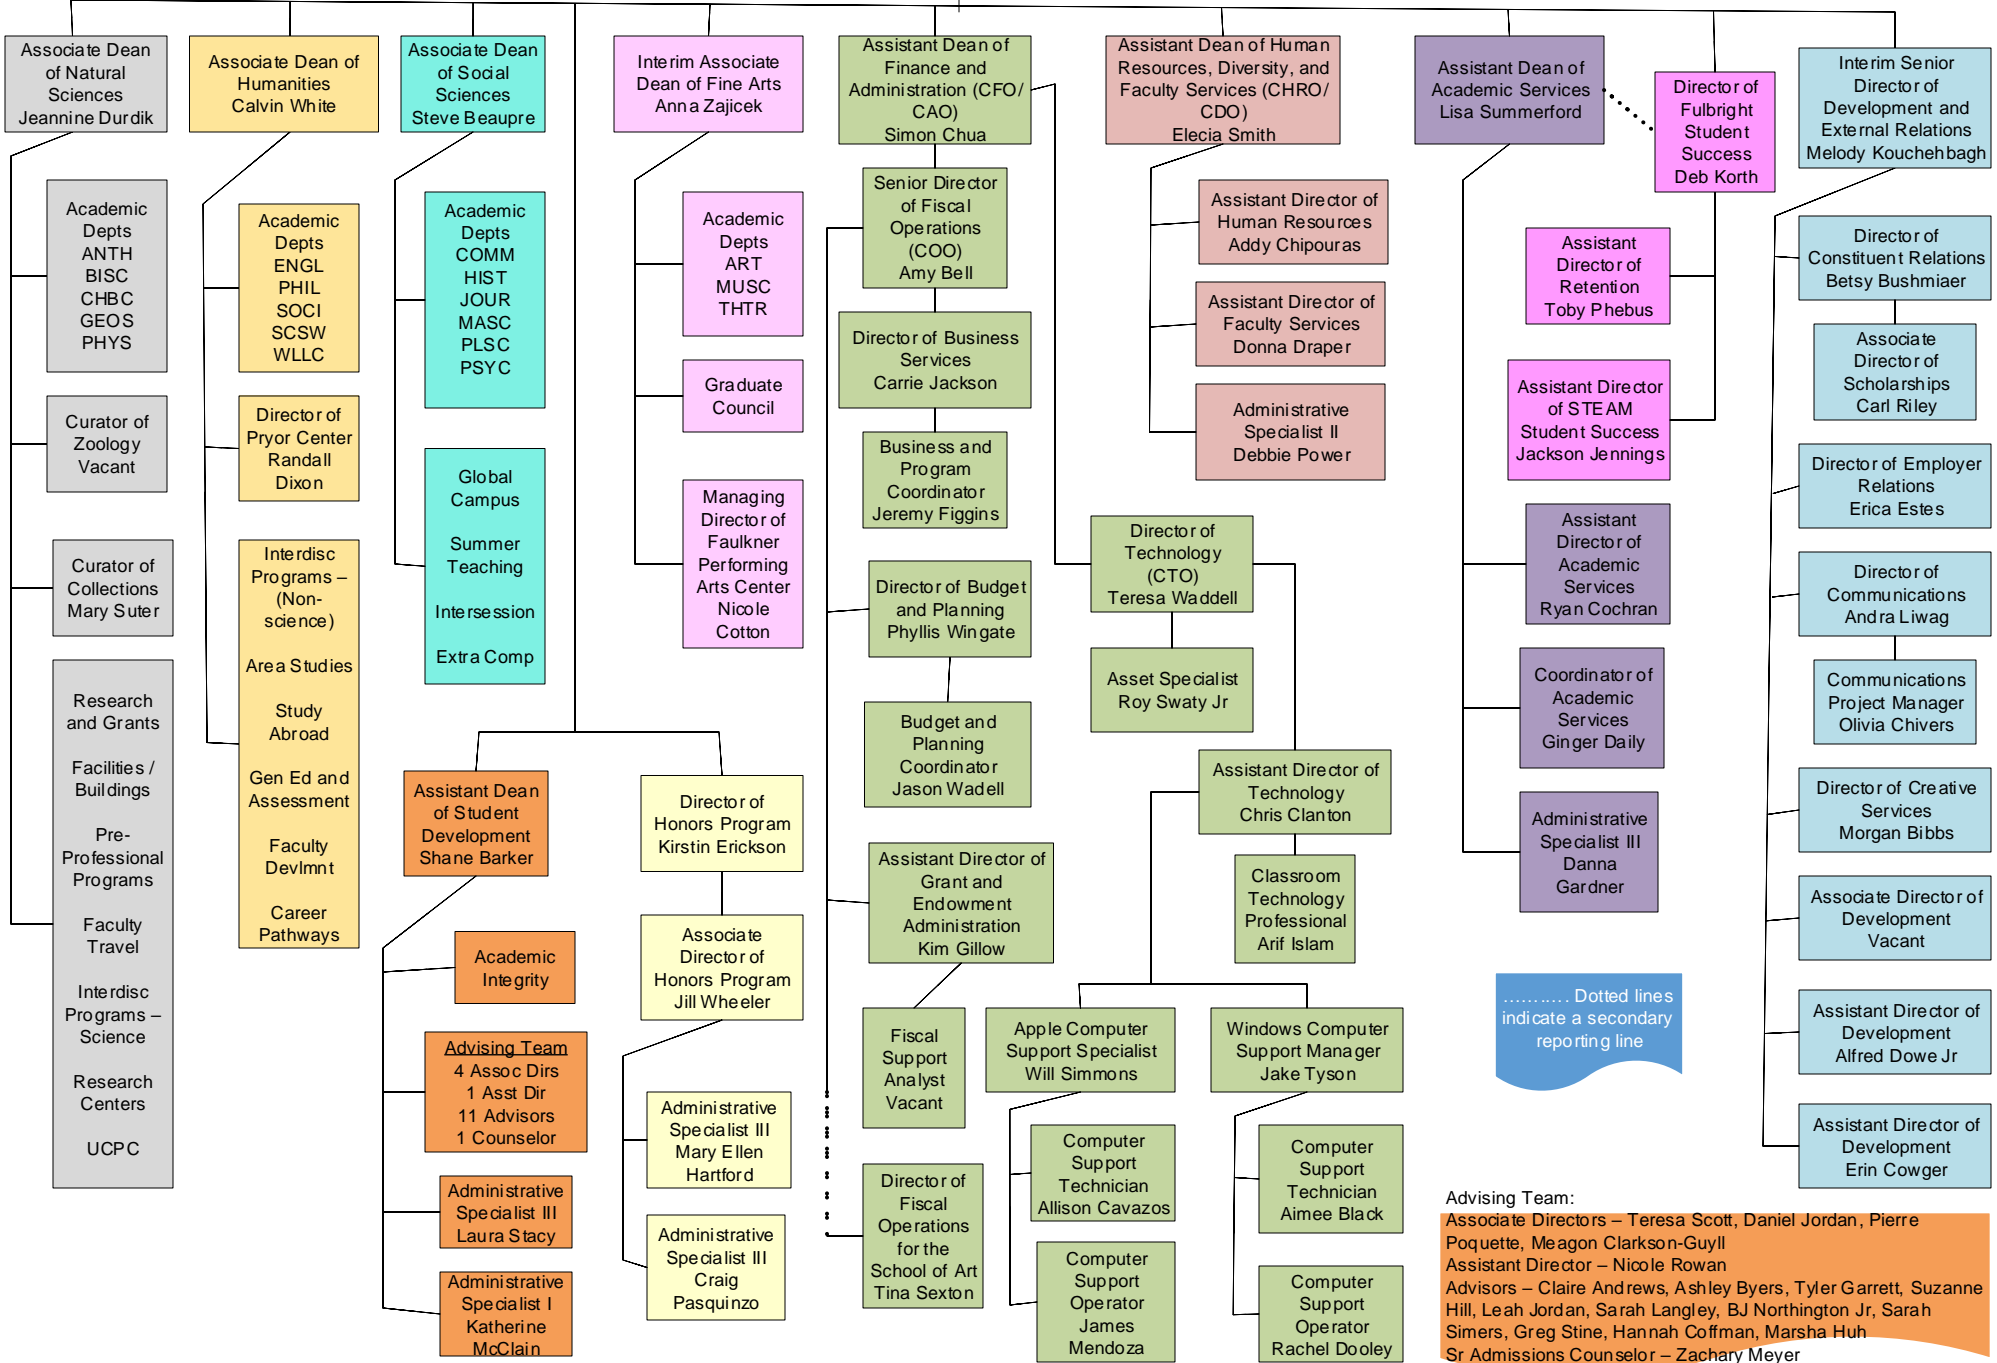

19 Academic
Department
Chairs and
Directors

**Dean
Todd Shields**

Assistant to the
Dean
Dawn Fisher

..... Dotted lines indicate a secondary reporting line

Advising Team:
 Associate Directors – Teresa Scott, Daniel Jordan, Pierre Poquette, Meagon Clarkson-Guill
 Assistant Director – Nicole Rowan
 Advisors – Claire Andrews, Ashley Byers, Tyler Garrett, Suzanne Hill, Leah Jordan, Sarah Langley, BJ Northington Jr, Sarah Simers, Greg Stine, Hannah Coffman, Marsha HuH
 Sr Admissions Counselor – Zachary Meyer