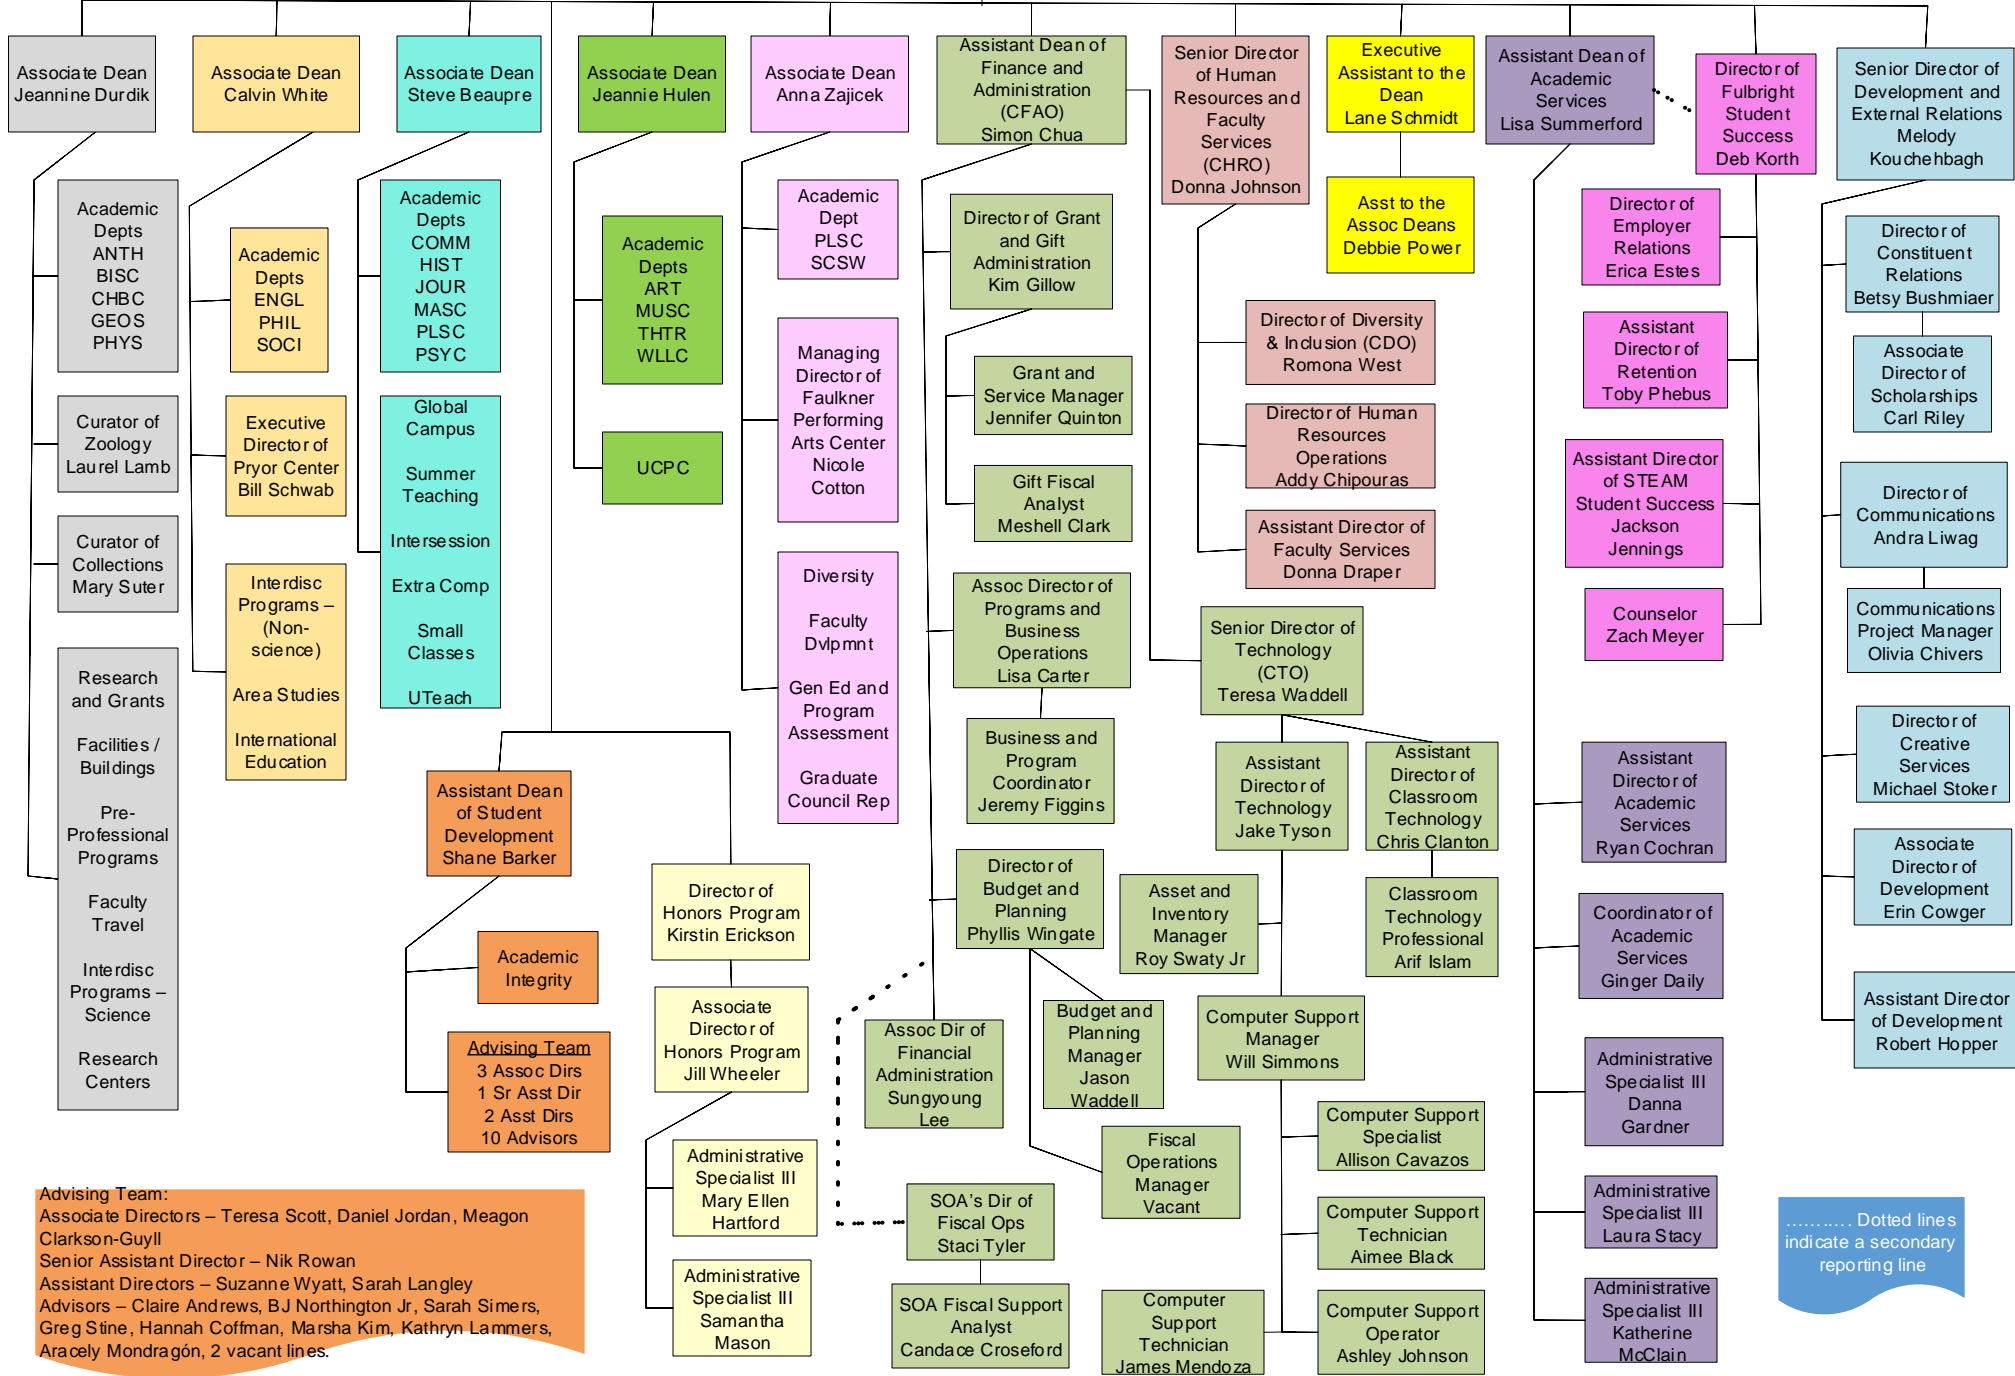

19 Academic Department Chairs and Directors

Dean Todd Shields

Advising Team:
 Associate Directors – Teresa Scott, Daniel Jordan, Meagon Clarkson-Guyll
 Senior Assistant Director – Nik Rowan
 Assistant Directors – Suzanne Wyatt, Sarah Langley
 Advisors – Claire Andrews, BJ Northington Jr, Sarah Simers, Greg Stine, Hannah Coffman, Marsha Kim, Kathryn Lammers, Aracely Mondragón, 2 vacant lines.

..... Dotted lines indicate a secondary reporting line