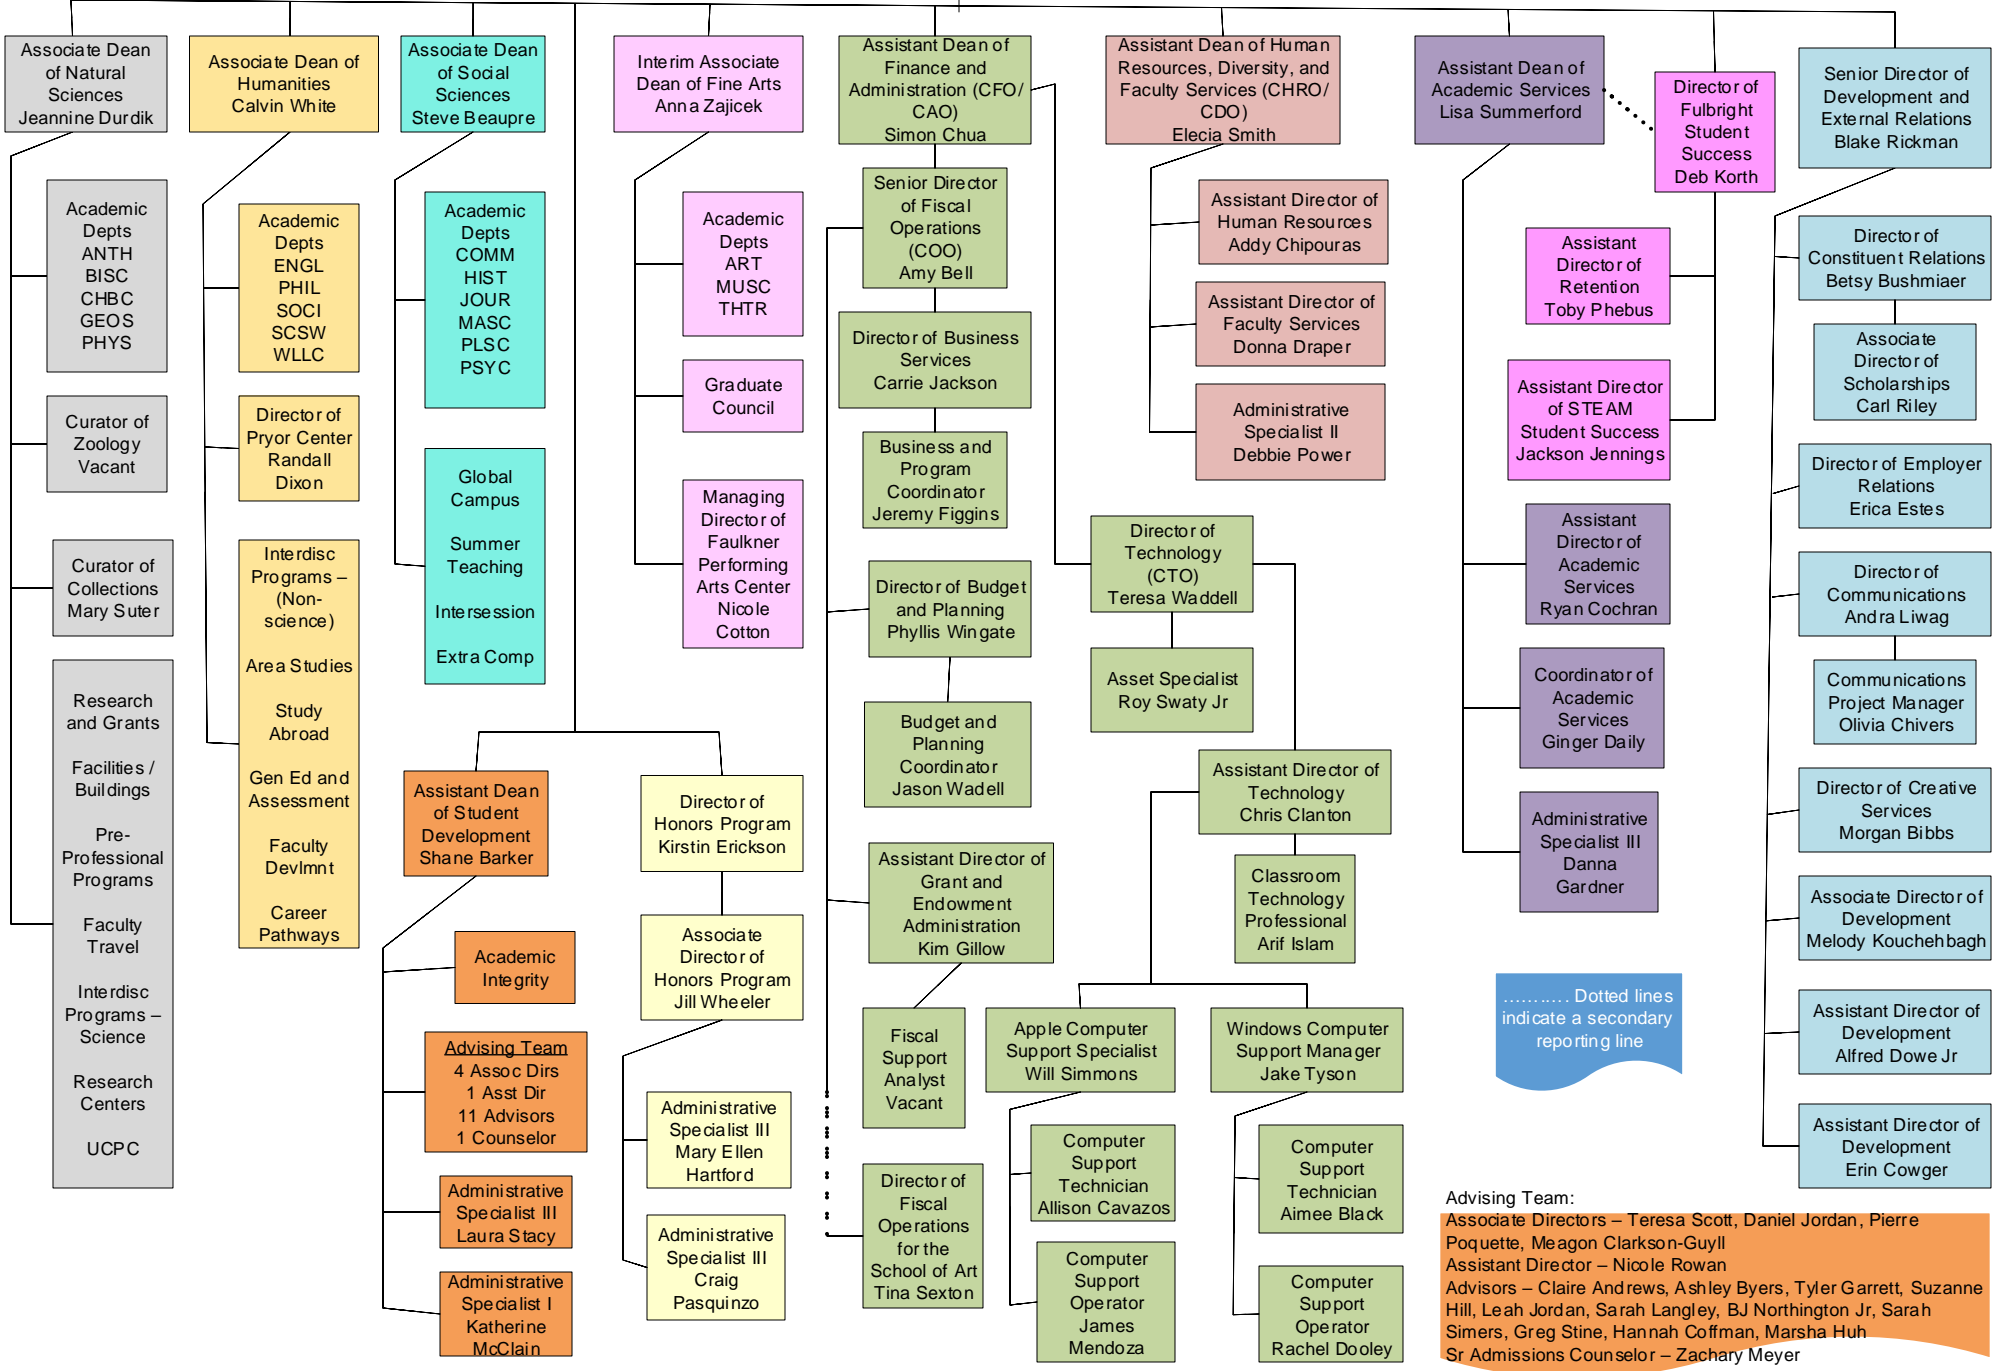

19 Academic Department Chairs and Directors

**Dean
Todd Shields**

Assistant to the Dean
Dawn Fisher

..... Dotted lines indicate a secondary reporting line

Advising Team:
 Associate Directors – Teresa Scott, Daniel Jordan, Pierre Poquette, Meagon Clarkson-Guyl
 Assistant Director – Nicole Rowan
 Advisors – Claire Andrews, Ashley Byers, Tyler Garrett, Suzanne Hill, Leah Jordan, Sarah Langley, BJ Northington Jr, Sarah Simers, Greg Stine, Hannah Coffman, Marsha Huuh
 Sr Admissions Counselor – Zachary Meyer