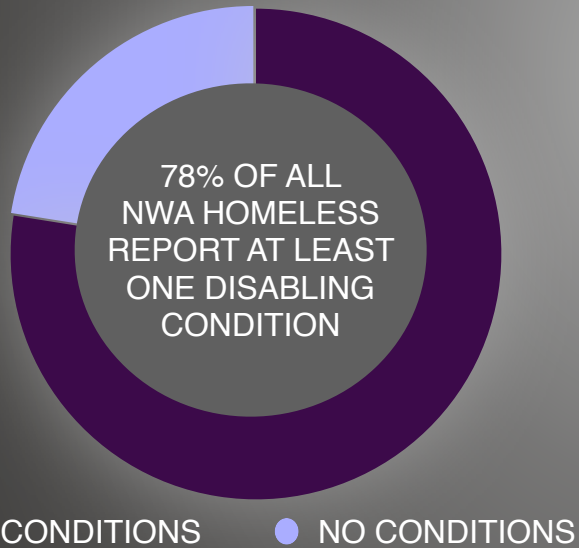

2015
NORTHWEST
ARKANSAS
POINT-IN-TIME
HOMELESS
CENSUS

2,462

estimated homeless persons in NWA
as of January 2015

- 1195 K-12 YOUTH REPORTED FROM PUBLIC SCHOOLS
- 139 REPORTED CHILDREN UNDER 6 YEARS OLD AND K-12 NOT IN SCHOOL
- 616 ESTIMATED INVISIBLE HOMELESS
- 512 FACE TO FACE INTERVIEWS CONDUCTED JANUARY 29-30, 2015

MORE THAN ONE IN
THREE PIT INTERVIEWS
WERE WITH HOMELESS
VETERANS