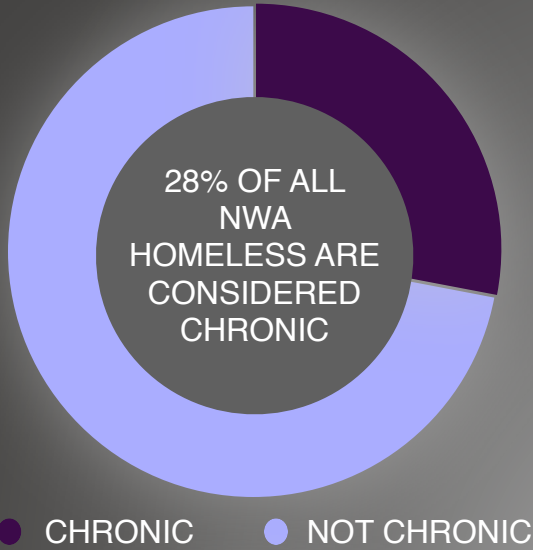

2015
NORTHWEST
ARKANSAS
POINT-IN-TIME
HOMELESS
CENSUS

2,462

estimated homeless persons in NWA
as of January 2015

- 1195 K-12 YOUTH REPORTED FROM PUBLIC SCHOOLS
- 139 REPORTED CHILDREN UNDER 6 YEARS OLD AND K-12 NOT IN SCHOOL
- 616 ESTIMATED INVISIBLE HOMELESS
- 512 FACE TO FACE INTERVIEWS CONDUCTED JANUARY 29-30, 2015

MORE THAN ONE IN
THREE PIT INTERVIEWS
WERE WITH HOMELESS
VETERANS