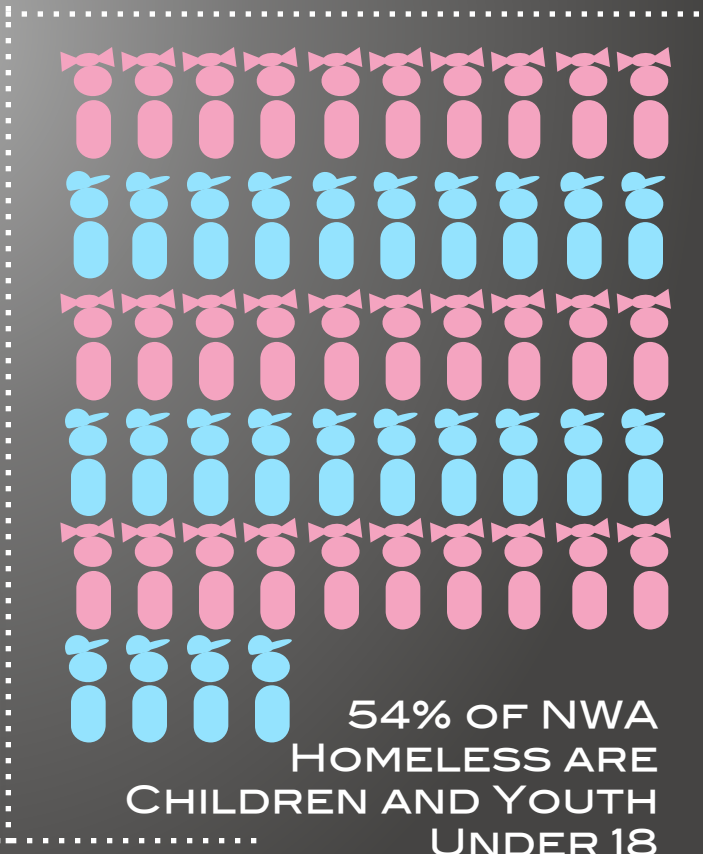

2015
NORTHWEST
ARKANSAS
POINT-IN-TIME
HOMELESS
CENSUS

2,462

estimated homeless persons in NWA
as of January 2015

- 1195 K-12 YOUTH REPORTED FROM PUBLIC SCHOOLS
- 139 REPORTED CHILDREN UNDER 6 YEARS OLD AND K-12 NOT IN SCHOOL
- 616 ESTIMATED INVISIBLE HOMELESS
- 512 FACE TO FACE INTERVIEWS CONDUCTED JANUARY 29-30, 2015

MORE THAN ONE IN
THREE PIT INTERVIEWS
WERE WITH HOMELESS
VETERANS